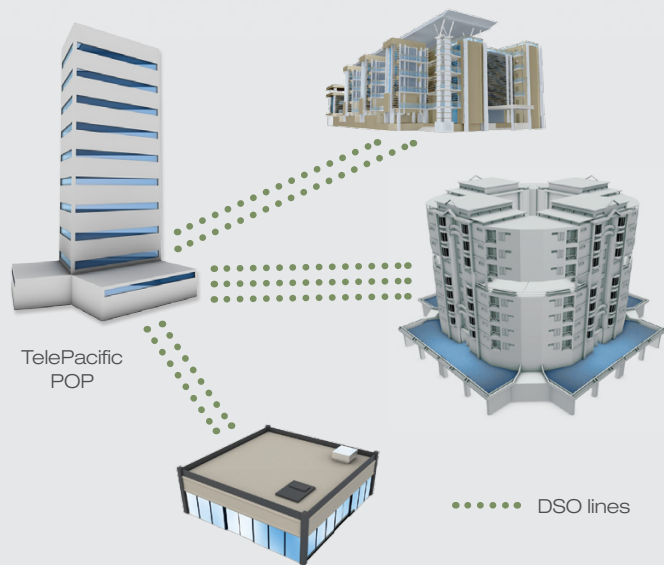

UNE-P Replacement

Dense network with POTS
switching service throughout
California and Nevada

For UNE-P resellers, TelePacific is the right solution. We offer a facilities-based dense network with POTS switching service distributed over hundreds of wire centers throughout California and Nevada.

Benefits

- State of the art portal entry system
- Industry leading installation intervals
- Post provisioning follow-up and bonded systems with the ILECs
- Average network availability exceeds 99.99%

Local lines are bundled with the following:

- 2-wire analog POTS line
- Class Features: Caller ID, Call Forwarding, Call Transfer, Speed Dialing and Three-Way Calling
- Flat-Rate Local Usage calling plan
- Wholesale priced long distance
- Directory listing for "primary" location